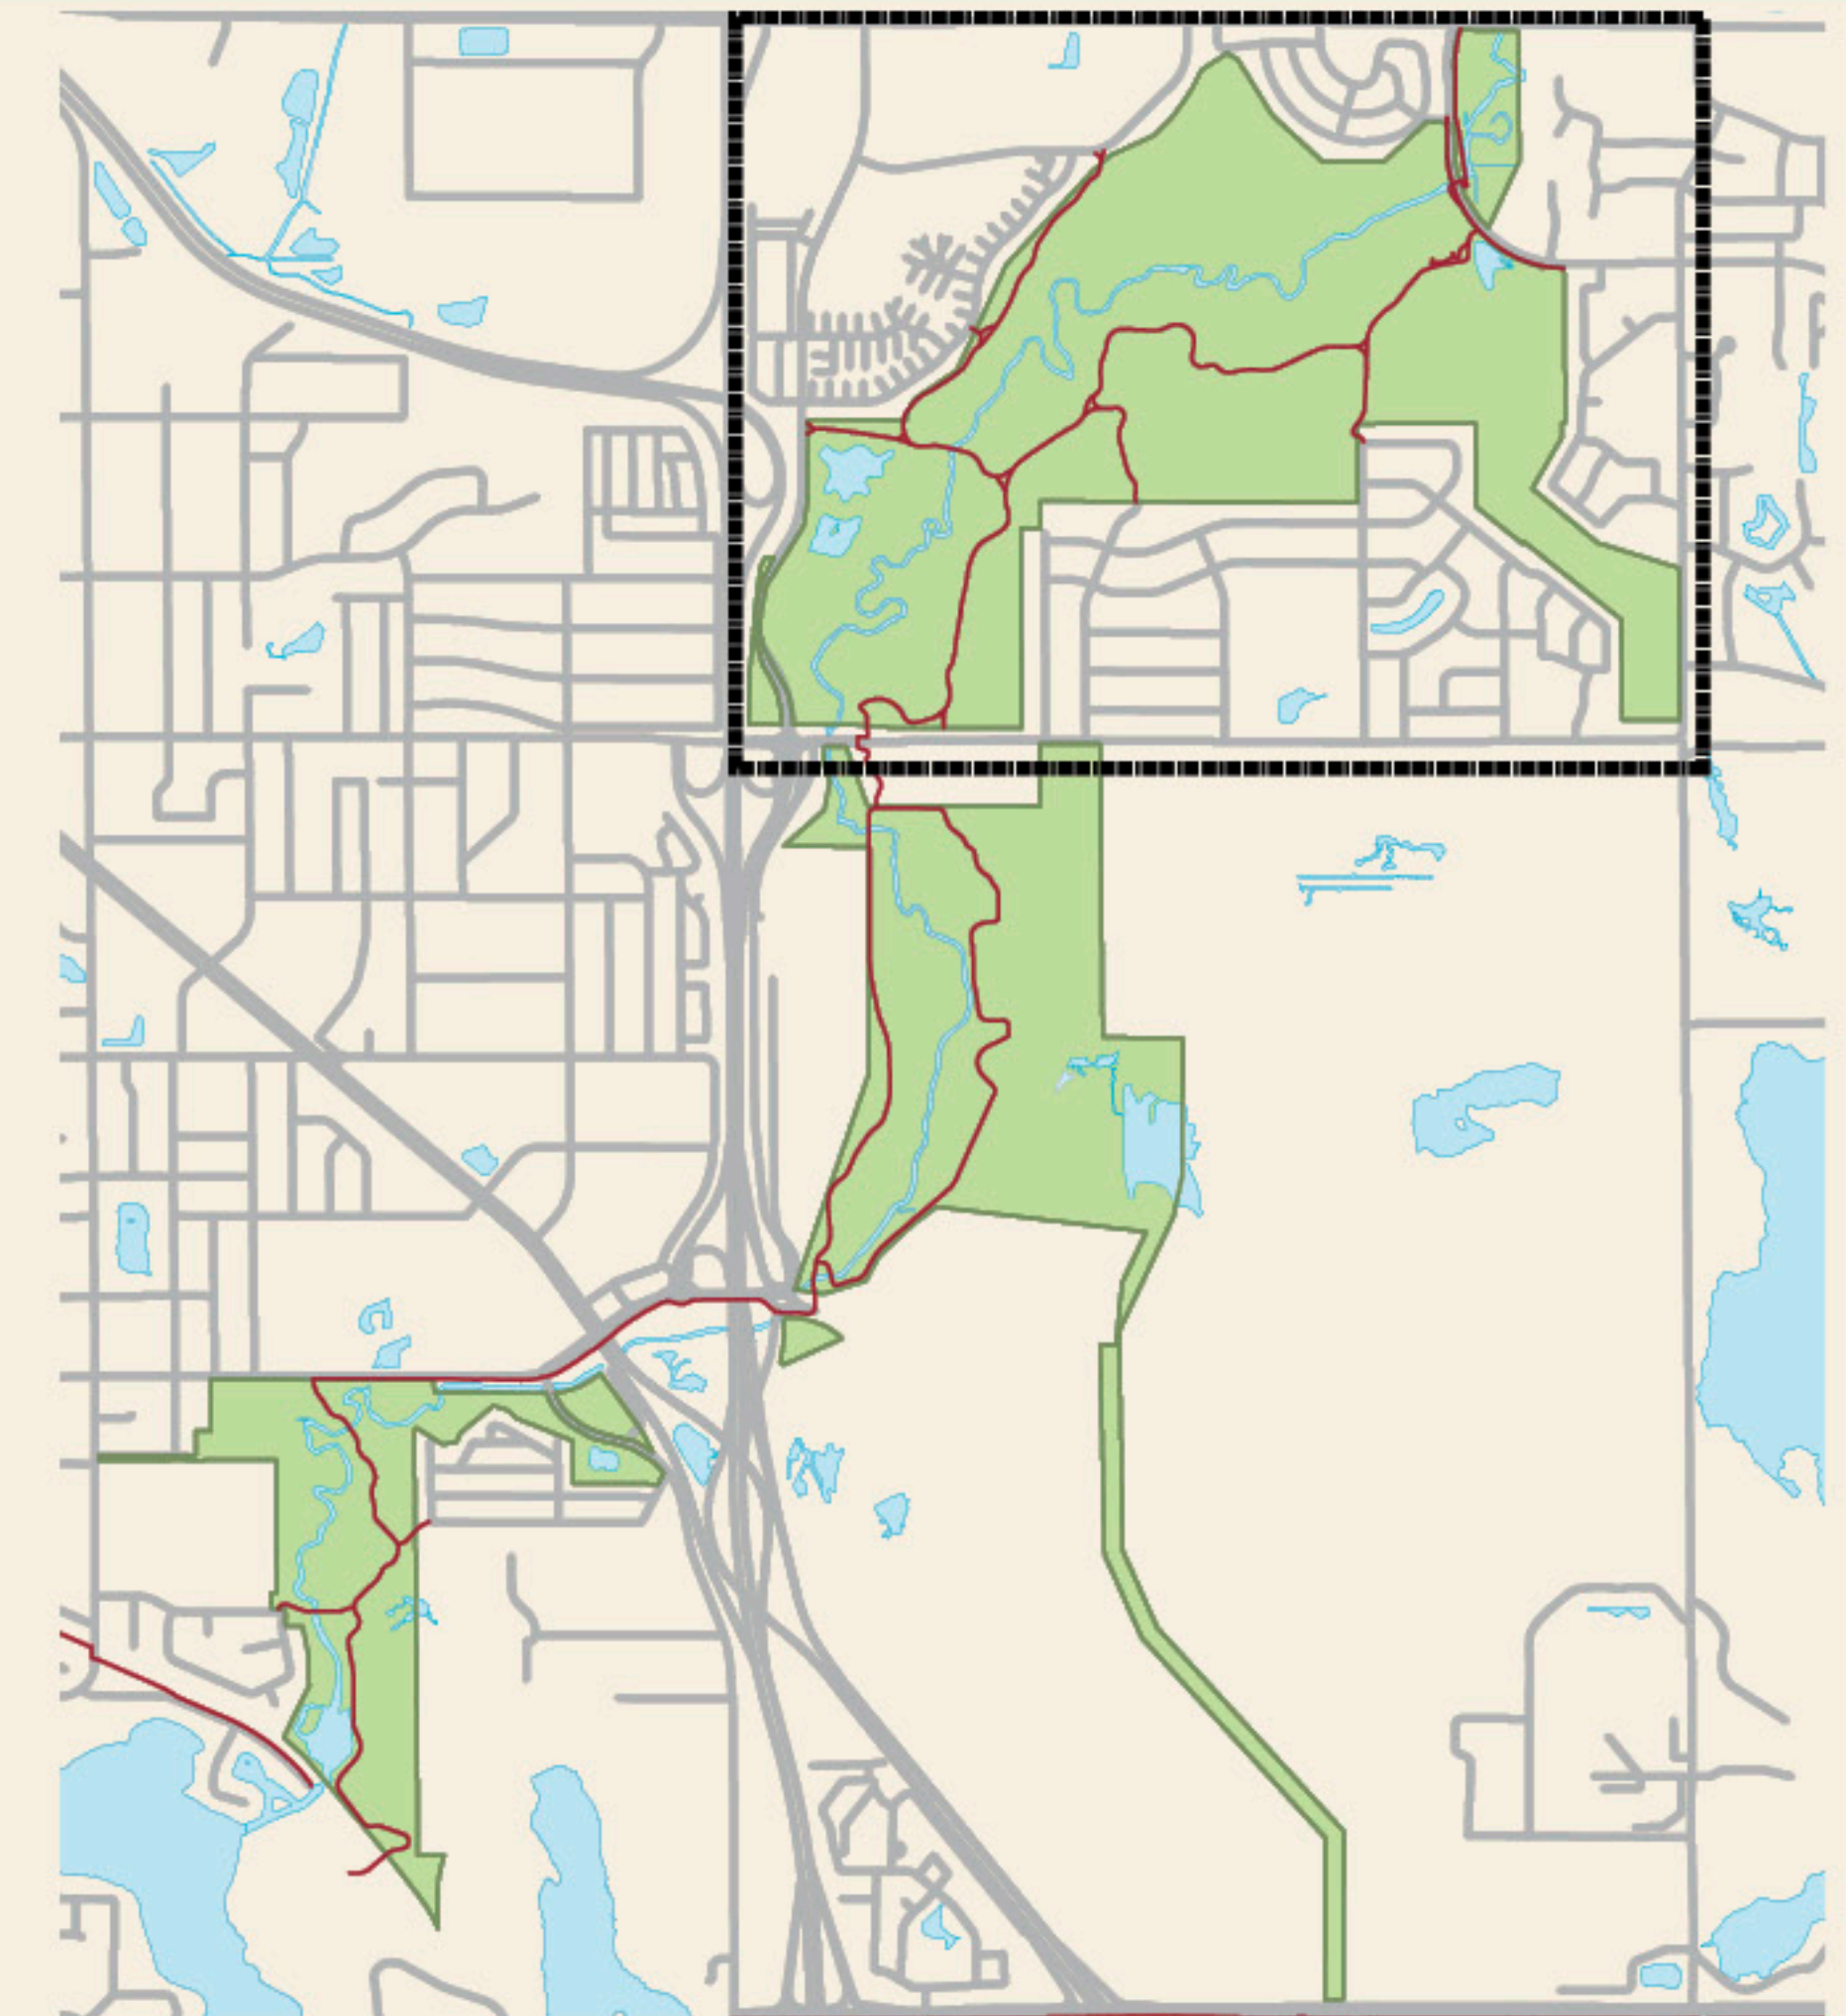

35W

Rice Creek Parkway

23 mi

Rice Creek

.59 mi

3

17 mi

2

.11 mi

6

.17 mi

.18 mi

4

.19 mi

.21 mi

5

.39 mi

Snelling Avenue

Hamline Avenue North

Portage May Be Required

.35 mi

P

9

County Road I West

RICE CREEK NORTH REGIONAL TRAIL LOCATION

LEGEND

- Bicycling
- Hiking
- Restrooms
- Portage
- Trail Intersection Marker
- Parking
- Carry In
- Off-Leash Dog Area
- Paved Trail

To Rice Creek North Regional Trail Old Highway 8 Trailhead